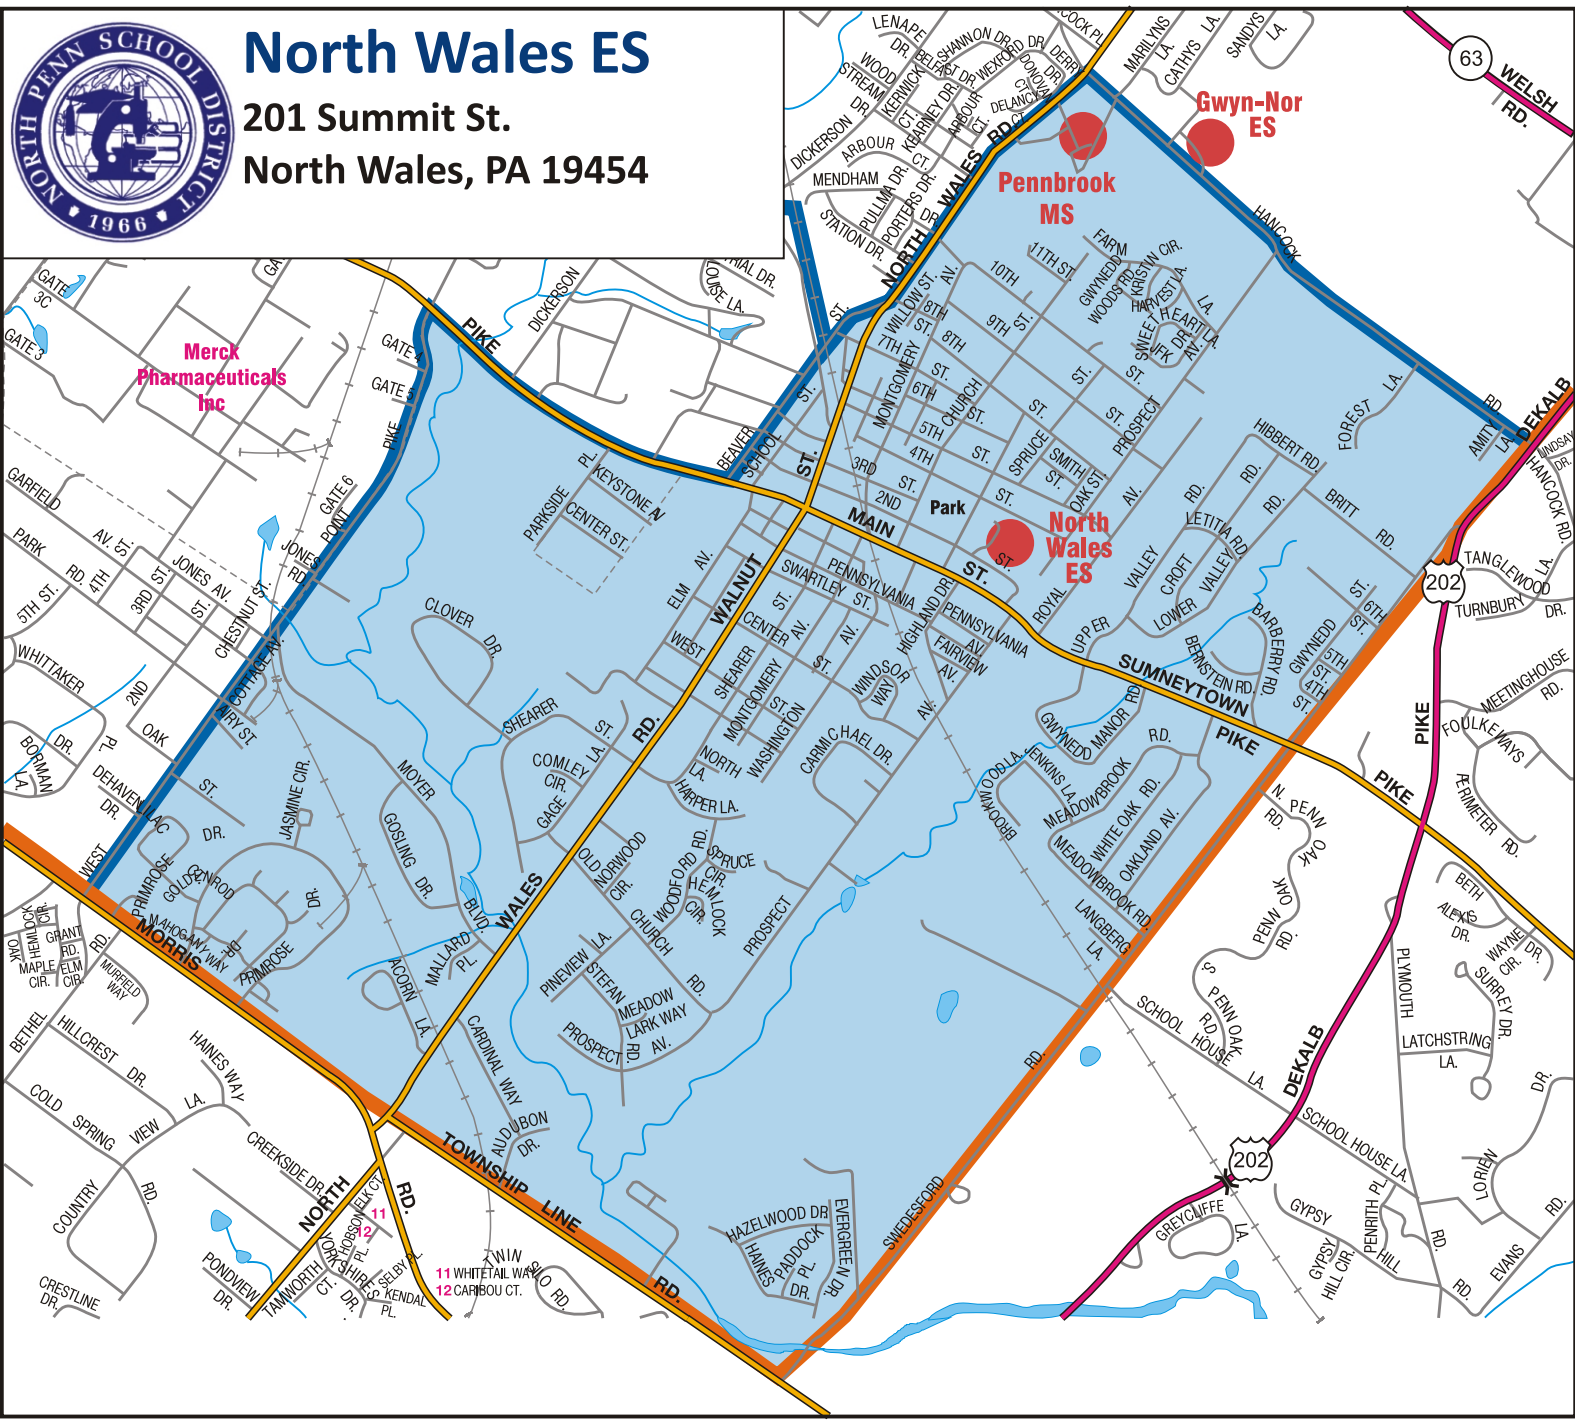

North Wales ES

201 Summit St.
North Wales, PA 19454

**Merck
Pharmaceuticals
Inc**

**Pennbrook
MS**

**Gwyn-Nor
ES**

**North Wales
ES**

MORRIS

11 WHITETAL WAY
12 CARIBOU CT.

63

WELSH RD.

202

202