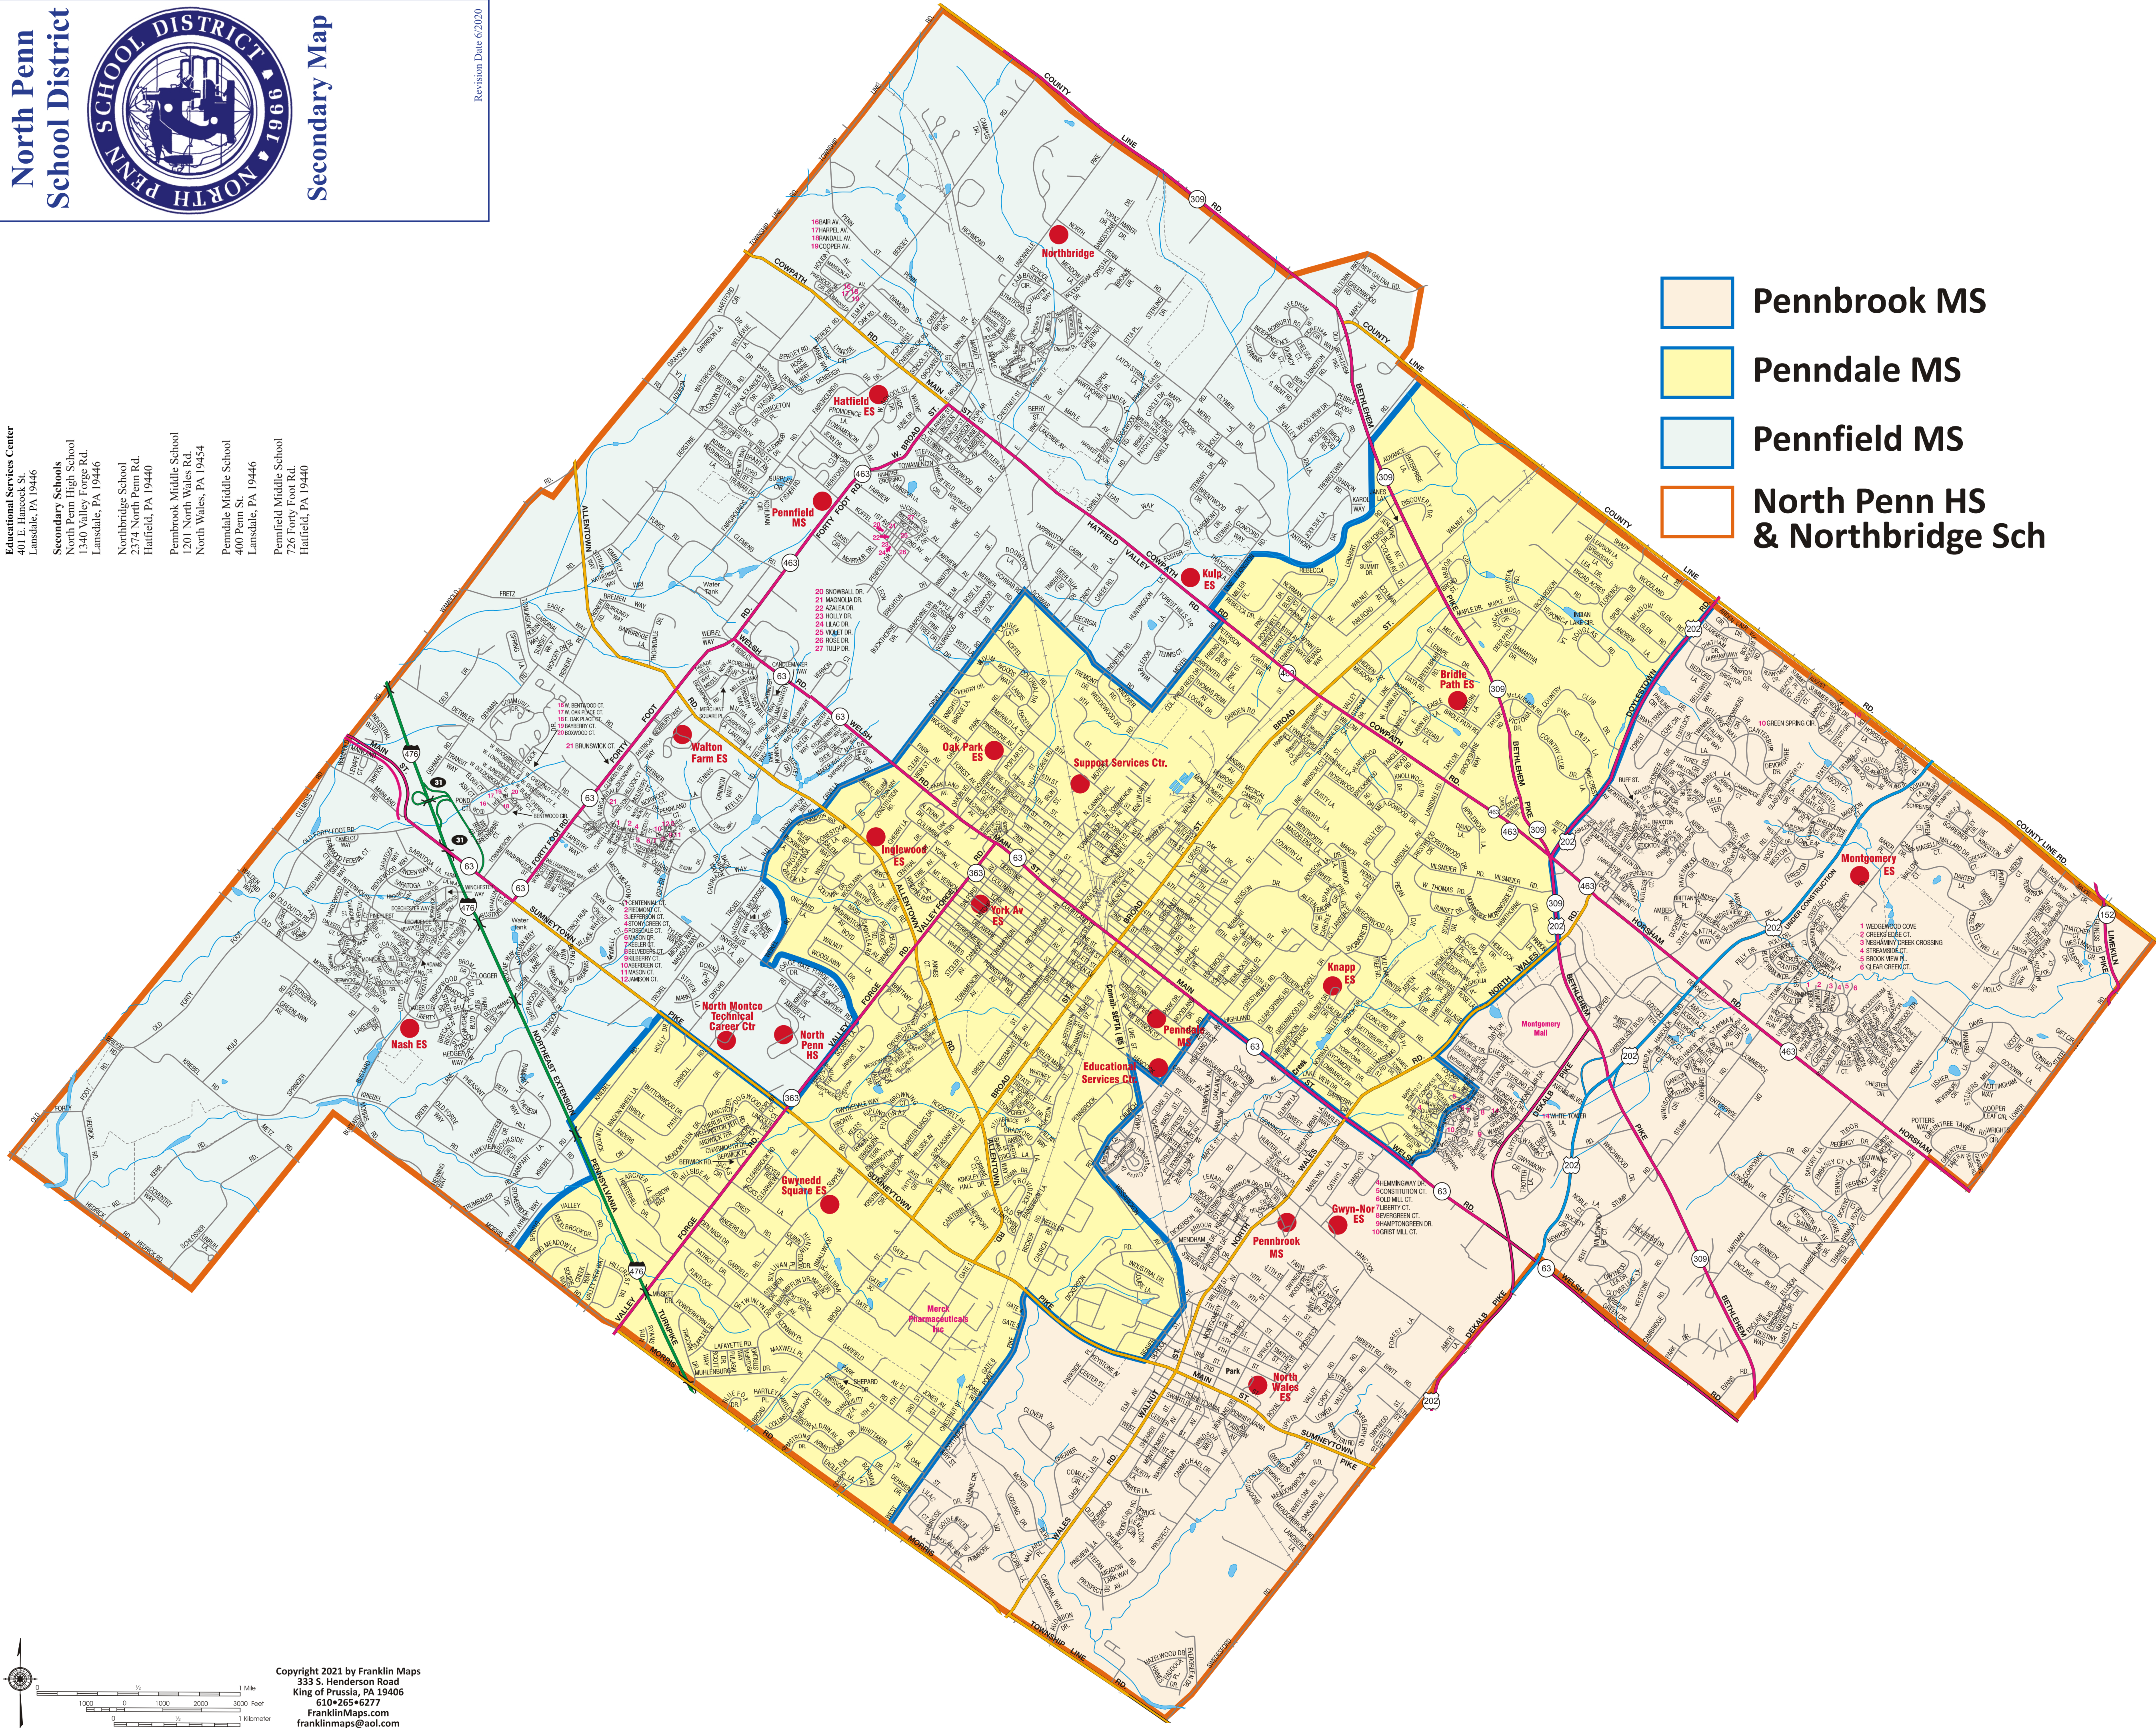

Educational Services Center
401 E. Hancock St.
Lansdale, PA 19446

Secondary Schools
North Penn High School
1340 Valley Forge Rd.
Lansdale, PA 19446

Northbridge School
2274 North Penn Rd.
Hatfield, PA 19440

Pennbrook Middle School
1201 North Wales Rd.
North Wales, PA 19454

Penndale Middle School
400 Penn St.
Lansdale, PA 19446

Pennfield Middle School
726 Forty Foot Rd.
Hatfield, PA 19440

- Pennbrook MS
- Penndale MS
- Pennfield MS
- North Penn HS & Northbridge Sch